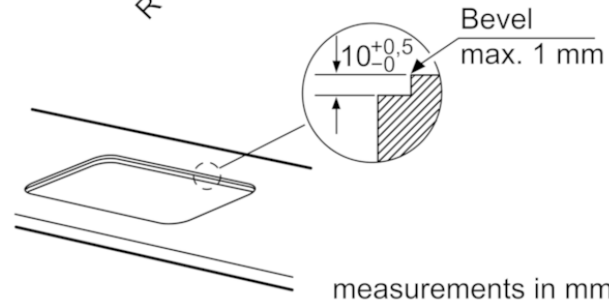

#### Product Features

Product name / series name : gas hob w integrated controls  
 Construction type : Built-in  
 Energy source : Gas  
 Total number of cooktop burners : 5  
 Required cutout size (HxWxD) (mm) : 45 x 850-852 x 490-502  
 Width of the product (mm) : 915  
 Overall appliance dimensions (HxWxD) (mm) : 45 x 915 x 520  
 Product packaging dimensions (HxWxD) (mm) : 165 x 1116 x 659  
 Net weight (kg) : 21.845  
 Gross weight (kg) : 24.0  
 Residual heat indicator : without  
 Location of control panel : Cooktop front  
 Basic surface material : Hard Glass  
 Color of surface : Black  
 Color of frame : Black  
 Approval certificates : CE, G-Mark  
 Power cord length (cm) : 150  
 Knob Material : Plastic  
 Sealed Burners : No

#### Consumption and connection features

Watts (W) : 1  
 Gas connection rating (W) : 11500  
 Current (A) : 3  
 Volts (V) : 220-240  
 Frequency (Hz) : 50; 60  
 Variant color : Black  
 Energy source : Gas  
 Gas type : Liquidgas G30,31 28-30/37 mbar  
 Alternative gas type : Nat gas H/E/(L) 20 (25) mbar  
 Approval certificates : CE, G-Mark  
 Plug type : no plug  
 Product packaging dimensions (HxWxD) (in) : 6.49 x 25.94 x 43.93  
 Net weight (lbs) : 48  
 Gross weight (lbs) : 53  
 Total number of cooktop burners : 5  
 Power cord length (cm) : 150  
 Required cutout size (HxWxD) (mm) : 45 x 850-852 x 490-502  
 Overall appliance dimensions (HxWxD) (mm) : 45 x 915 x 520  
 Product packaging dimensions (HxWxD) (mm) : 165 x 1116 x 659  
 Net weight (kg) : 21.845  
 Gross weight (kg) : 24.0

# BOSCH

Serie | 6, Gas Cooktop, 90 cm, Black  
PPS9A6B90M

for flush  
installation

- \* Minimum clearance from the cooktop cutout to the wall
- \*\* Location of gas connections in cutout
- \*\*\* With oven installed below possibly more; see oven measurement requirements