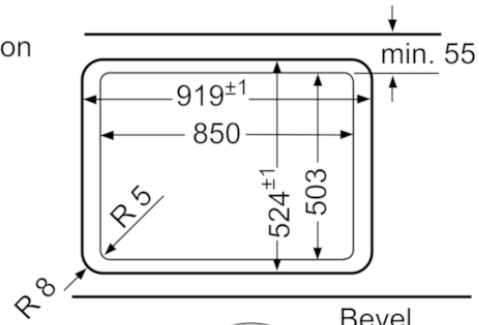

#### Product Features

Product name / series name : gas hob w integrated controls  
 Construction type : Built-in  
 Energy source : Gas  
 Total number of cooktop burners : 5  
 Required cutout size (HxWxD) (mm) : 45 x 850-852 x 490-502  
 Width of the product (mm) : 915  
 Overall appliance dimensions (HxWxD) (mm) : 45 x 915 x 520  
 Product packaging dimensions (HxWxD) (mm) : 165 x 1116 x 659  
 Net weight (kg) : 21.845  
 Gross weight (kg) : 24.0  
 Residual heat indicator : without  
 Location of control panel : Cooktop front  
 Basic surface material : Hard Glass  
 Color of surface : Black  
 Color of frame : Black  
 Approval certificates : CE, G-Mark  
 Power cord length (cm) : 150  
 Knob Material : Plastic  
 Sealed Burners : No

#### Consumption and connection features

Watts (W) : 1  
 Gas connection rating (W) : 11500  
 Current (A) : 3  
 Volts (V) : 220-240  
 Frequency (Hz) : 50; 60  
 Variant color : Black  
 Energy source : Gas  
 Gas type : Liquidgas G30,31 28-30/37 mbar  
 Alternative gas type : Nat gas H/E/(L) 20 (25) mbar  
 Approval certificates : CE, G-Mark  
 Plug type : no plug  
 Product packaging dimensions (HxWxD) (in) : 6.49 x 25.94 x 43.93  
 Net weight (lbs) : 48  
 Gross weight (lbs) : 53  
 Total number of cooktop burners : 5  
 Power cord length (cm) : 150  
 Required cutout size (HxWxD) (mm) : 45 x 850-852 x 490-502  
 Overall appliance dimensions (HxWxD) (mm) : 45 x 915 x 520  
 Product packaging dimensions (HxWxD) (mm) : 165 x 1116 x 659  
 Net weight (kg) : 21.845  
 Gross weight (kg) : 24.0

# BOSCH

Serie | 6, Gas Cooktop, 90 cm, Black  
PPS9A6B90M

for flush  
installation

- \* Minimum clearance from the cooktop cutout to the wall
- \*\* Location of gas connections in cutout
- \*\*\* With oven installed below possibly more; see oven measurement requirements