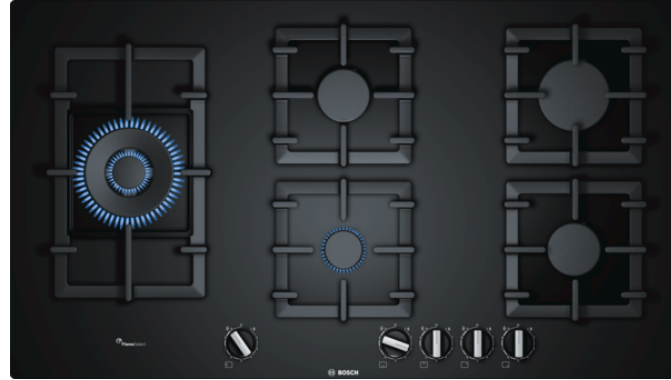

# BOSCH

Bosch  
 PPS9A6B90M  
 Gas hob, autarkic

Predecessor:

Successor:

EAN code:  
 4242005059553

sales programme:

Serie | 6, Gas Cooktop, 90 cm, Black  
 PPS9A6B90M

#### Product Features

Product name / series name : gas hob w integrated controls  
 Construction type : Built-in  
 Energy source : Gas  
 Total number of cooktop burners : 5  
 Required cutout size (HxWxD) (mm) : 45 x 850-852 x 490-502  
 Width of the product (mm) : 915  
 Overall appliance dimensions (HxWxD) (mm) : 45 x 915 x 520  
 Product packaging dimensions (HxWxD) (mm) : 165 x 1116 x 659  
 Net weight (kg) : 21.845  
 Gross weight (kg) : 24.0  
 Residual heat indicator : without  
 Location of control panel : Cooktop front  
 Basic surface material : Hard Glass  
 Color of surface : Black  
 Color of frame : Black  
 Approval certificates : CE, G-Mark  
 Power cord length (cm) : 150  
 Knob Material : Plastic  
 Sealed Burners : No