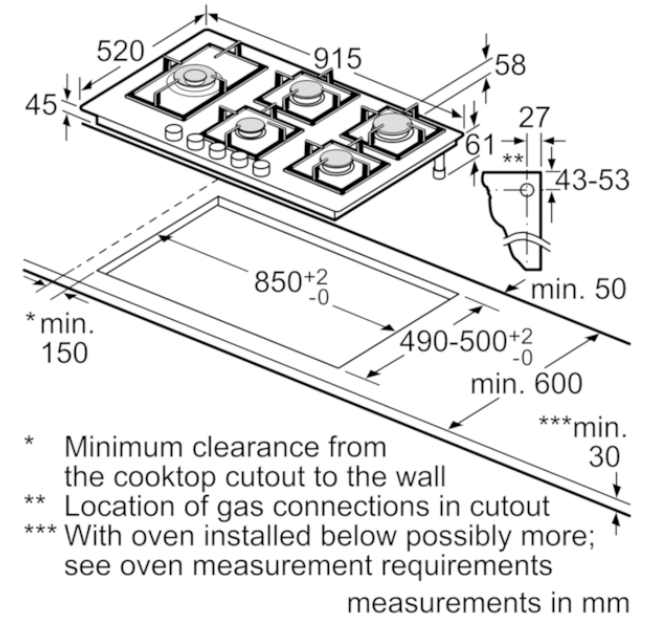

#### Product Features

Product name / series name : gas hob w integrated controls  
 Construction type : Built-in  
 Energy source : Gas  
 Total number of cooktop burners : 5  
 Required cutout size (HxWxD) (mm) : 45 x 850-852 x 490-502  
 Width of the product (mm) : 915  
 Overall appliance dimensions (HxWxD) (mm) : 45 x 915 x 520  
 Product packaging dimensions (HxWxD) (mm) : 165 x 1116 x 659  
 Net weight (kg) : 21.845  
 Gross weight (kg) : 24.0  
 Residual heat indicator : without  
 Location of control panel : Cooktop front  
 Basic surface material : Hard Glass  
 Color of surface : Black  
 Color of frame : Black  
 Approval certificates : CE, G-Mark  
 Power cord length (cm) : 150  
 Knob Material : Plastic  
 Sealed Burners : No

#### Consumption and connection features

Watts (W) : 1  
 Gas connection rating (W) : 11500  
 Current (A) : 3  
 Volts (V) : 220-240  
 Frequency (Hz) : 50; 60  
 Variant color : Black  
 Energy source : Gas  
 Gas type : Liquidgas G30,31 28-30/37 mbar  
 Alternative gas type : Nat gas H/E/(L) 20 (25) mbar  
 Approval certificates : CE, G-Mark  
 Plug type : no plug  
 Product packaging dimensions (HxWxD) (in) : 6.49 x 25.94 x 43.93  
 Net weight (lbs) : 48  
 Gross weight (lbs) : 53  
 Total number of cooktop burners : 5  
 Power cord length (cm) : 150  
 Required cutout size (HxWxD) (mm) : 45 x 850-852 x 490-502  
 Overall appliance dimensions (HxWxD) (mm) : 45 x 915 x 520  
 Product packaging dimensions (HxWxD) (mm) : 165 x 1116 x 659  
 Net weight (kg) : 21.845  
 Gross weight (kg) : 24.0

# BOSCH

Serie | 6, Gas Cooktop, 90 cm, Black  
PPS9A6B90M

for flush  
installation

- \* Minimum clearance from the cooktop cutout to the wall
- \*\* Location of gas connections in cutout
- \*\*\* With oven installed below possibly more; see oven measurement requirements