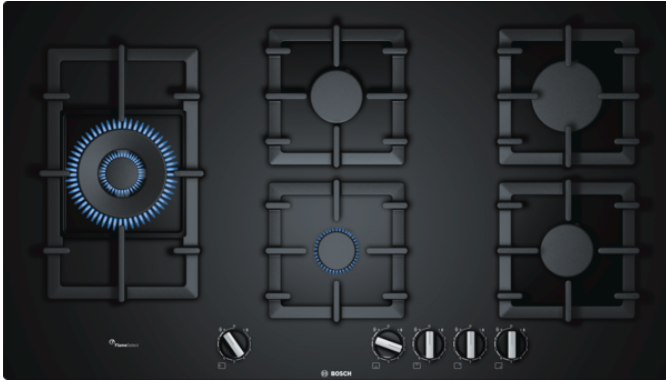

#### Product Features

Product name / series name : gas hob w integrated controls  
 Construction type : Built-in  
 Energy source : Gas  
 Total number of cooktop burners : 5  
 Required cutout size (HxWxD) (mm) : 45 x 850-852 x 490-502  
 Width of the product (mm) : 915  
 Overall appliance dimensions (HxWxD) (mm) : 45 x 915 x 520  
 Product packaging dimensions (HxWxD) (mm) : 165 x 1116 x 659  
 Net weight (kg) : 21.845  
 Gross weight (kg) : 24.0  
 Residual heat indicator : without  
 Location of control panel : Cooktop front  
 Basic surface material : Hard Glass  
 Color of surface : Black  
 Color of frame : Black  
 Approval certificates : CE, G-Mark  
 Power cord length (cm) : 150  
 Knob Material : Plastic  
 Sealed Burners : No

# BOSCH

Serie | 6, Gas Cooktop, 90 cm, Black  
PPS9A6B90M

for flush  
installation

- \* Minimum clearance from the cooktop cutout to the wall
- \*\* Location of gas connections in cutout
- \*\*\* With oven installed below possibly more; see oven measurement requirements