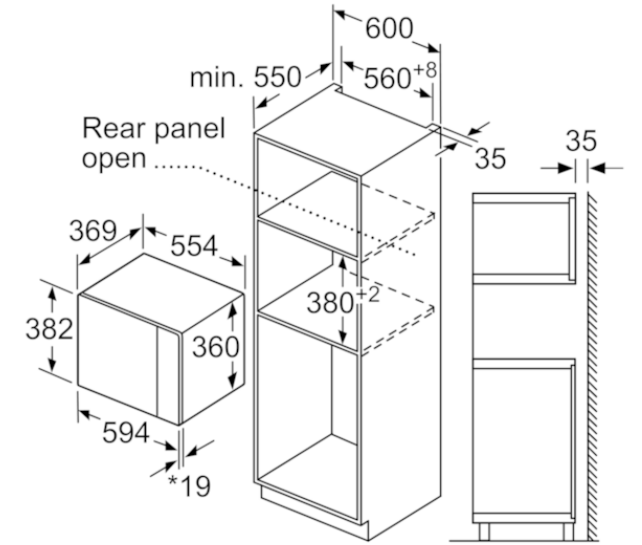

BOSCH

Serie | 6

Microwave Corner installation

Dimensions in mm

* 20 mm for metal fronts
measurements in mm

* 20 mm for metal fronts
measurements in mm

measurements in mm