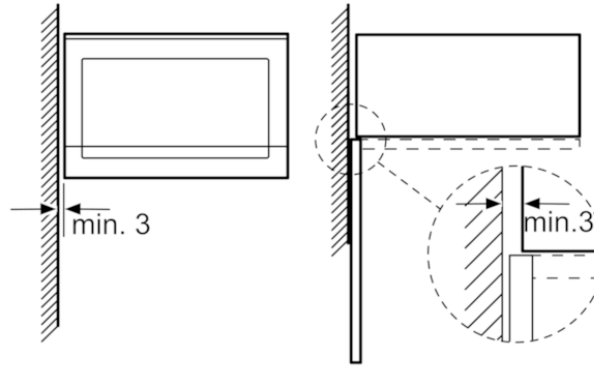

1 x grid, 1 x Turntable

Optional accessories

- HEZ86D000 Steamer Cooker
Accessory for Microwave

Alternative colors available

Technical Data

Product Features

Type of micro-wave oven : MW+Grill function
 Oven Control : Electronic
 Product color : Stainless steel
 Overall appliance dimensions (HxWxD) (mm) : 382 x 594 x 388
 Cavity dimensions (mm) : 208.0 x 328.0 x 369.0
 Power cord length (cm) : 130
 Net weight (kg) : 18.045
 Gross weight (kg) : 21.0
 Max. Microwave power (W) : 900
 Number of Power Levels : 5
 Turntable : Yes
 Heating type : Microwave, Quartz grill
 Cavity material : Stainless steel
 Door opening : Button
 Clock / Timer : Yes
 Included accessories : 1 x grid, 1 x Turntable
 Variant color : Stainless steel
 Height of the product (mm) : 382
 Width of the product (mm) : 594
 Depth of the product : 388

Consumption and connection features

Max. Microwave power (W) : 900
 Watts (W) : 1450
 Current (A) : 10
 Volts (V) : 220-230
 Frequency (Hz) : 50
 Plug type : GB plug
 Product color : Stainless steel
 Approval certificates : CE, G-Mark
 Product packaging dimensions (HxWxD) (in) : 18.50 x 18.11 x 25.98
 Net weight (lbs) : 40
 Gross weight (lbs) : 46

BOSCH

Serie | 6

Microwave Corner installation

Dimensions in mm

* 20 mm for metal fronts
measurements in mm

* 20 mm for metal fronts
measurements in mm

measurements in mm