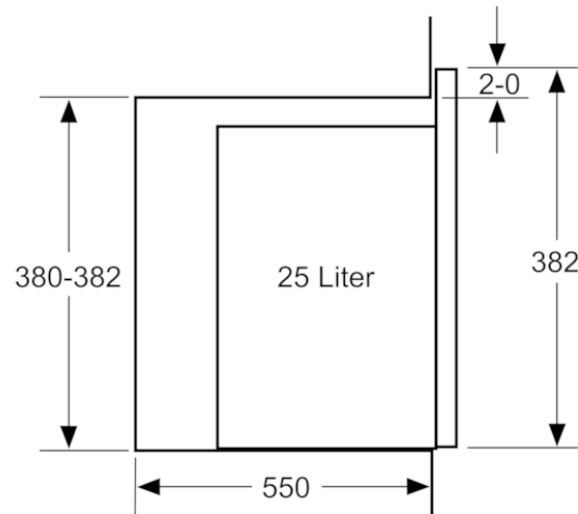

1 x grid, 1 x Turntable

Optional accessories

- HEZ86D000 Steamer Cooker
Accessory for Microwave

Alternative colors available

Technical Data

Product Features

Type of micro-wave oven : MW+Grill function
 Oven Control : Electronic
 Product color : Stainless steel
 Overall appliance dimensions (HxWxD) (mm) : 382 x 594 x 388
 Cavity dimensions (mm) : 208.0 x 328.0 x 369.0
 Power cord length (cm) : 130
 Net weight (kg) : 18.045
 Gross weight (kg) : 21.0
 Max. Microwave power (W) : 900
 Number of Power Levels : 5
 Turntable : Yes
 Heating type : Microwave, Quartz grill
 Cavity material : Stainless steel
 Door opening : Button
 Clock / Timer : Yes
 Included accessories : 1 x grid, 1 x Turntable
 Variant color : Stainless steel
 Height of the product (mm) : 382
 Width of the product (mm) : 594
 Depth of the product : 388

Consumption and connection features

Max. Microwave power (W) : 900
 Watts (W) : 1450
 Current (A) : 10
 Volts (V) : 220-230
 Frequency (Hz) : 50
 Plug type : GB plug
 Product color : Stainless steel
 Approval certificates : CE, G-Mark
 Product packaging dimensions (HxWxD) (in) : 18.50 x 18.11 x 25.98
 Net weight (lbs) : 40
 Gross weight (lbs) : 46

BOSCH

Serie | 6

Microwave Corner installation

Dimensions in mm

* 20 mm for metal fronts
measurements in mm

* 20 mm for metal fronts
measurements in mm

measurements in mm