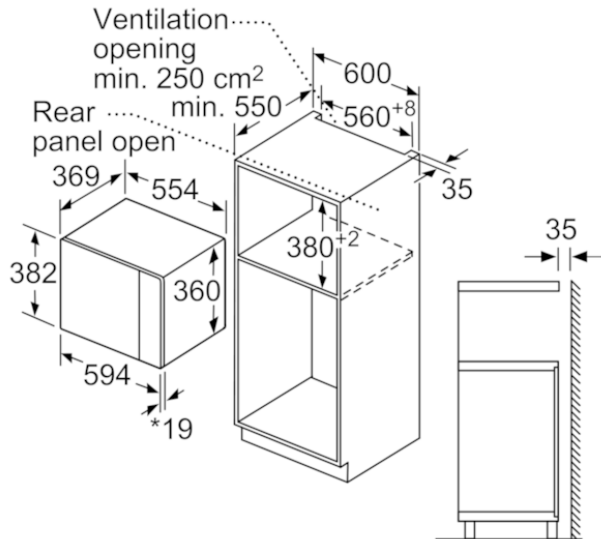

1 x grid, 1 x Turntable

Optional accessories

- HEZ86D000 Steamer Cooker
Accessory for Microwave

Alternative colors available

Technical Data

Product Features

Type of micro-wave oven : MW+Grill function
 Oven Control : Electronic
 Product color : Stainless steel
 Overall appliance dimensions (HxWxD) (mm) : 382 x 594 x 388
 Cavity dimensions (mm) : 208.0 x 328.0 x 369.0
 Power cord length (cm) : 130
 Net weight (kg) : 18.045
 Gross weight (kg) : 21.0
 Max. Microwave power (W) : 900
 Number of Power Levels : 5
 Turntable : Yes
 Heating type : Microwave, Quartz grill
 Cavity material : Stainless steel
 Door opening : Button
 Clock / Timer : Yes
 Included accessories : 1 x grid, 1 x Turntable
 Variant color : Stainless steel
 Height of the product (mm) : 382
 Width of the product (mm) : 594
 Depth of the product : 388

Consumption and connection features

Max. Microwave power (W) : 900
 Watts (W) : 1450
 Current (A) : 10
 Volts (V) : 220-230
 Frequency (Hz) : 50
 Plug type : GB plug
 Product color : Stainless steel
 Approval certificates : CE, G-Mark
 Product packaging dimensions (HxWxD) (in) : 18.50 x 18.11 x 25.98
 Net weight (lbs) : 40
 Gross weight (lbs) : 46

BOSCH

Serie | 6

Microwave Corner installation

Dimensions in mm

* 20 mm for metal fronts
measurements in mm

* 20 mm for metal fronts
measurements in mm

measurements in mm