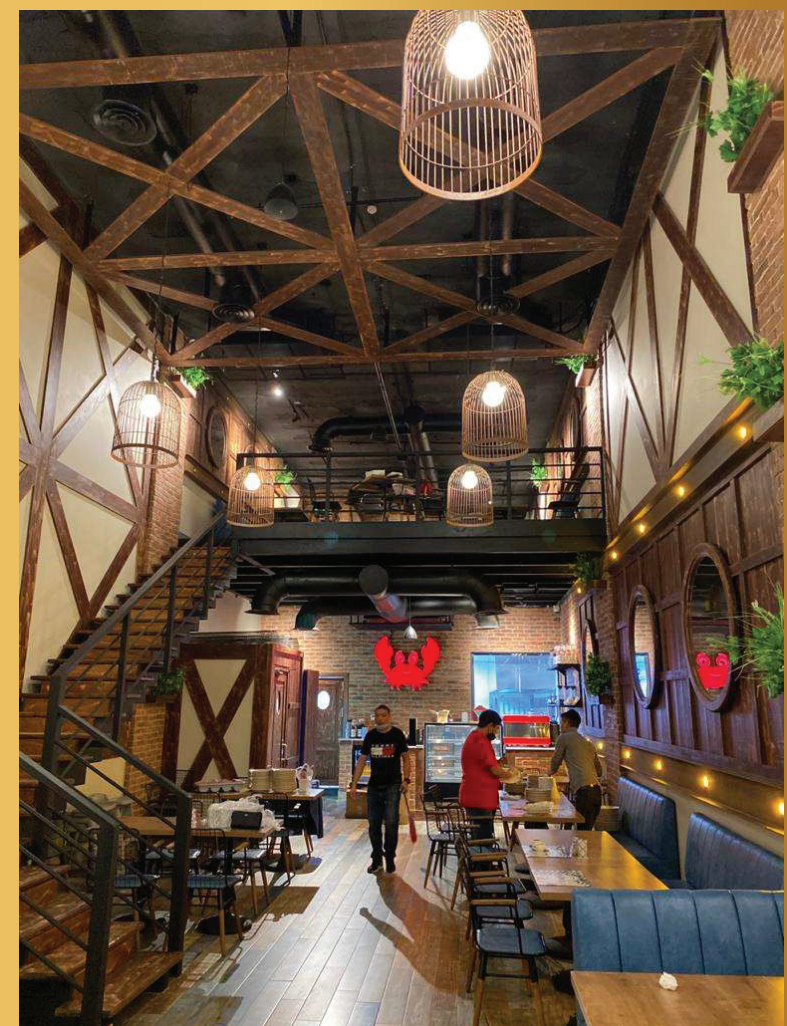

OUR PROJECTS

COFFEINE COFFEE SHOPES
WOOD & TOP WORKS :

-WOOD WORK FOR
CABINETS & CNC WORK.

-SOLID WOOD PARTITIONS & TOP.

-COUNTER TOP WITH ARTIFECIAL
MARBLE .

OUR PROJECTS

3M Administration building wood counter 300lm.
Administration building kitchenette and desks.
Administration building Guardhouse and
storage wood works.
Window and doors.