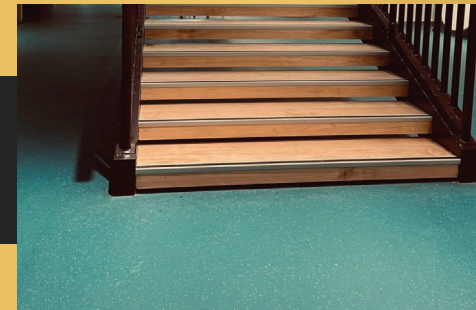

OUR PROJECTS

CHELTENHAM SCHOOLS
MUSCAT WOODWORKS :

-HEAVY DUTY CLASS AREA
MAPLE WOOD COVERING

-STAIRS MADE OF
MAPLE SOLID WOODS.