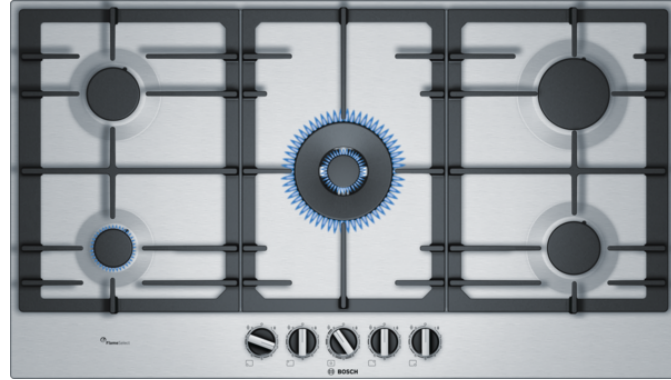

# BOSCH

Bosch  
 PCR9A5B90M  
 Gas hob, autarkic

Predecessor:

Successor:

EAN code:  
 4242002977546

sales programme:

Serie | 6

### Optional accessories

- HEZ211310 Simmer cap
- HEZ298105 Simmer plate
- HEZ298107 Wok ring
- HEZ298115 Small pot support

#### Product Features

Product name / series name : gas hob w integrated controls  
 Construction type : Built-in  
 Energy source : Gas  
 Total number of cooktop burners : 5  
 Required cutout size (HxWxD) (mm) : 45 x 850-852 x 490-502  
 Width of the product (mm) : 915  
 Overall appliance dimensions (HxWxD) (mm) : 45 x 915 x 520  
 Product packaging dimensions (HxWxD) (mm) : 165 x 1116 x 659  
 Net weight (kg) : 15.521  
 Gross weight (kg) : 18.0  
 Residual heat indicator : without  
 Location of control panel : Cooktop front  
 Basic surface material : Stainless steel  
 Color of surface : Stainless steel  
 Color of frame : Stainless steel  
 Approval certificates : CE, Eurasian, G-Mark  
 Power cord length (cm) : 100  
 Knob Material : Plastic  
 Sealed Burners : No  
 Type of grate : Cast iron