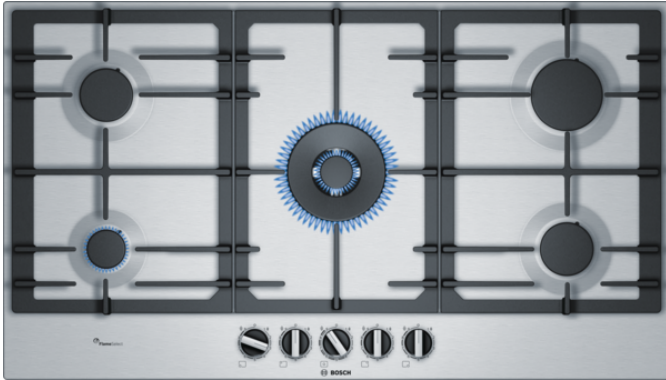

BOSCH

Serie | 6

1. Minimum clearance from the cooktop cutout to the wall
   - ** Location of gas connections in cutout
   - *** With oven installed below possibly more; see oven measurement requirements
2. measurements in mm