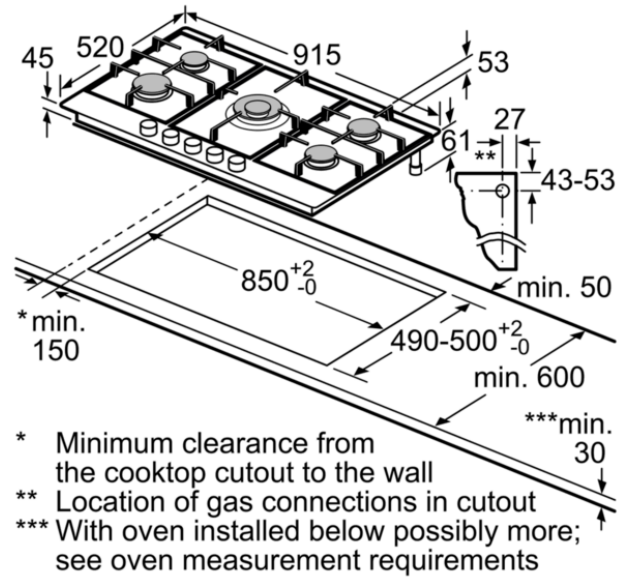

### Technical Data

#### Product Features

Product name / series name : gas hob w integrated controls  
 Construction type : Built-in  
 Energy source : Gas  
 Total number of cooktop burners : 5  
 Required cutout size (HxWxD) (mm) : 45 x 850-852 x 490-502  
 Width of the product (mm) : 915  
 Overall appliance dimensions (HxWxD) (mm) : 45 x 915 x 520  
 Product packaging dimensions (HxWxD) (mm) : 165 x 1116 x 659  
 Net weight (kg) : 15.521  
 Gross weight (kg) : 18.0  
 Residual heat indicator : without  
 Location of control panel : Cooktop front  
 Basic surface material : Stainless steel  
 Color of surface : Stainless steel  
 Color of frame : Stainless steel  
 Approval certificates : CE, Eurasian, G-Mark  
 Power cord length (cm) : 100  
 Knob Material : Plastic  
 Sealed Burners : No  
 Type of grate : Cast iron

#### Consumption and connection features

Watts (W) : 1  
 Gas connection rating (W) : 12500  
 Current (A) : 3  
 Volts (V) : 220-240  
 Frequency (Hz) : 60; 50  
 Variant color : Stainless steel  
 Energy source : Gas  
 Gas type : Liquidgas G30,31 28-30/37 mbar  
 Alternative gas type : Nat gas H/E/(L) 20 (25) mbar  
 Approval certificates : CE, Eurasian, G-Mark  
 Product packaging dimensions (HxWxD) (in) : 6.49 x 25.94 x 43.93  
 Net weight (lbs) : 34  
 Gross weight (lbs) : 39  
 Total number of cooktop burners : 5  
 Power cord length (cm) : 100  
 Required cutout size (HxWxD) (mm) : 45 x 850-852 x 490-502  
 Overall appliance dimensions (HxWxD) (mm) : 45 x 915 x 520  
 Product packaging dimensions (HxWxD) (mm) : 165 x 1116 x 659  
 Net weight (kg) : 15.521  
 Gross weight (kg) : 18.0

# BOSCH

Serie | 6

- \* Minimum clearance from the cooktop cutout to the wall
  - \*\* Location of gas connections in cutout
  - \*\*\* With oven installed below possibly more; see oven measurement requirements
- measurements in mm